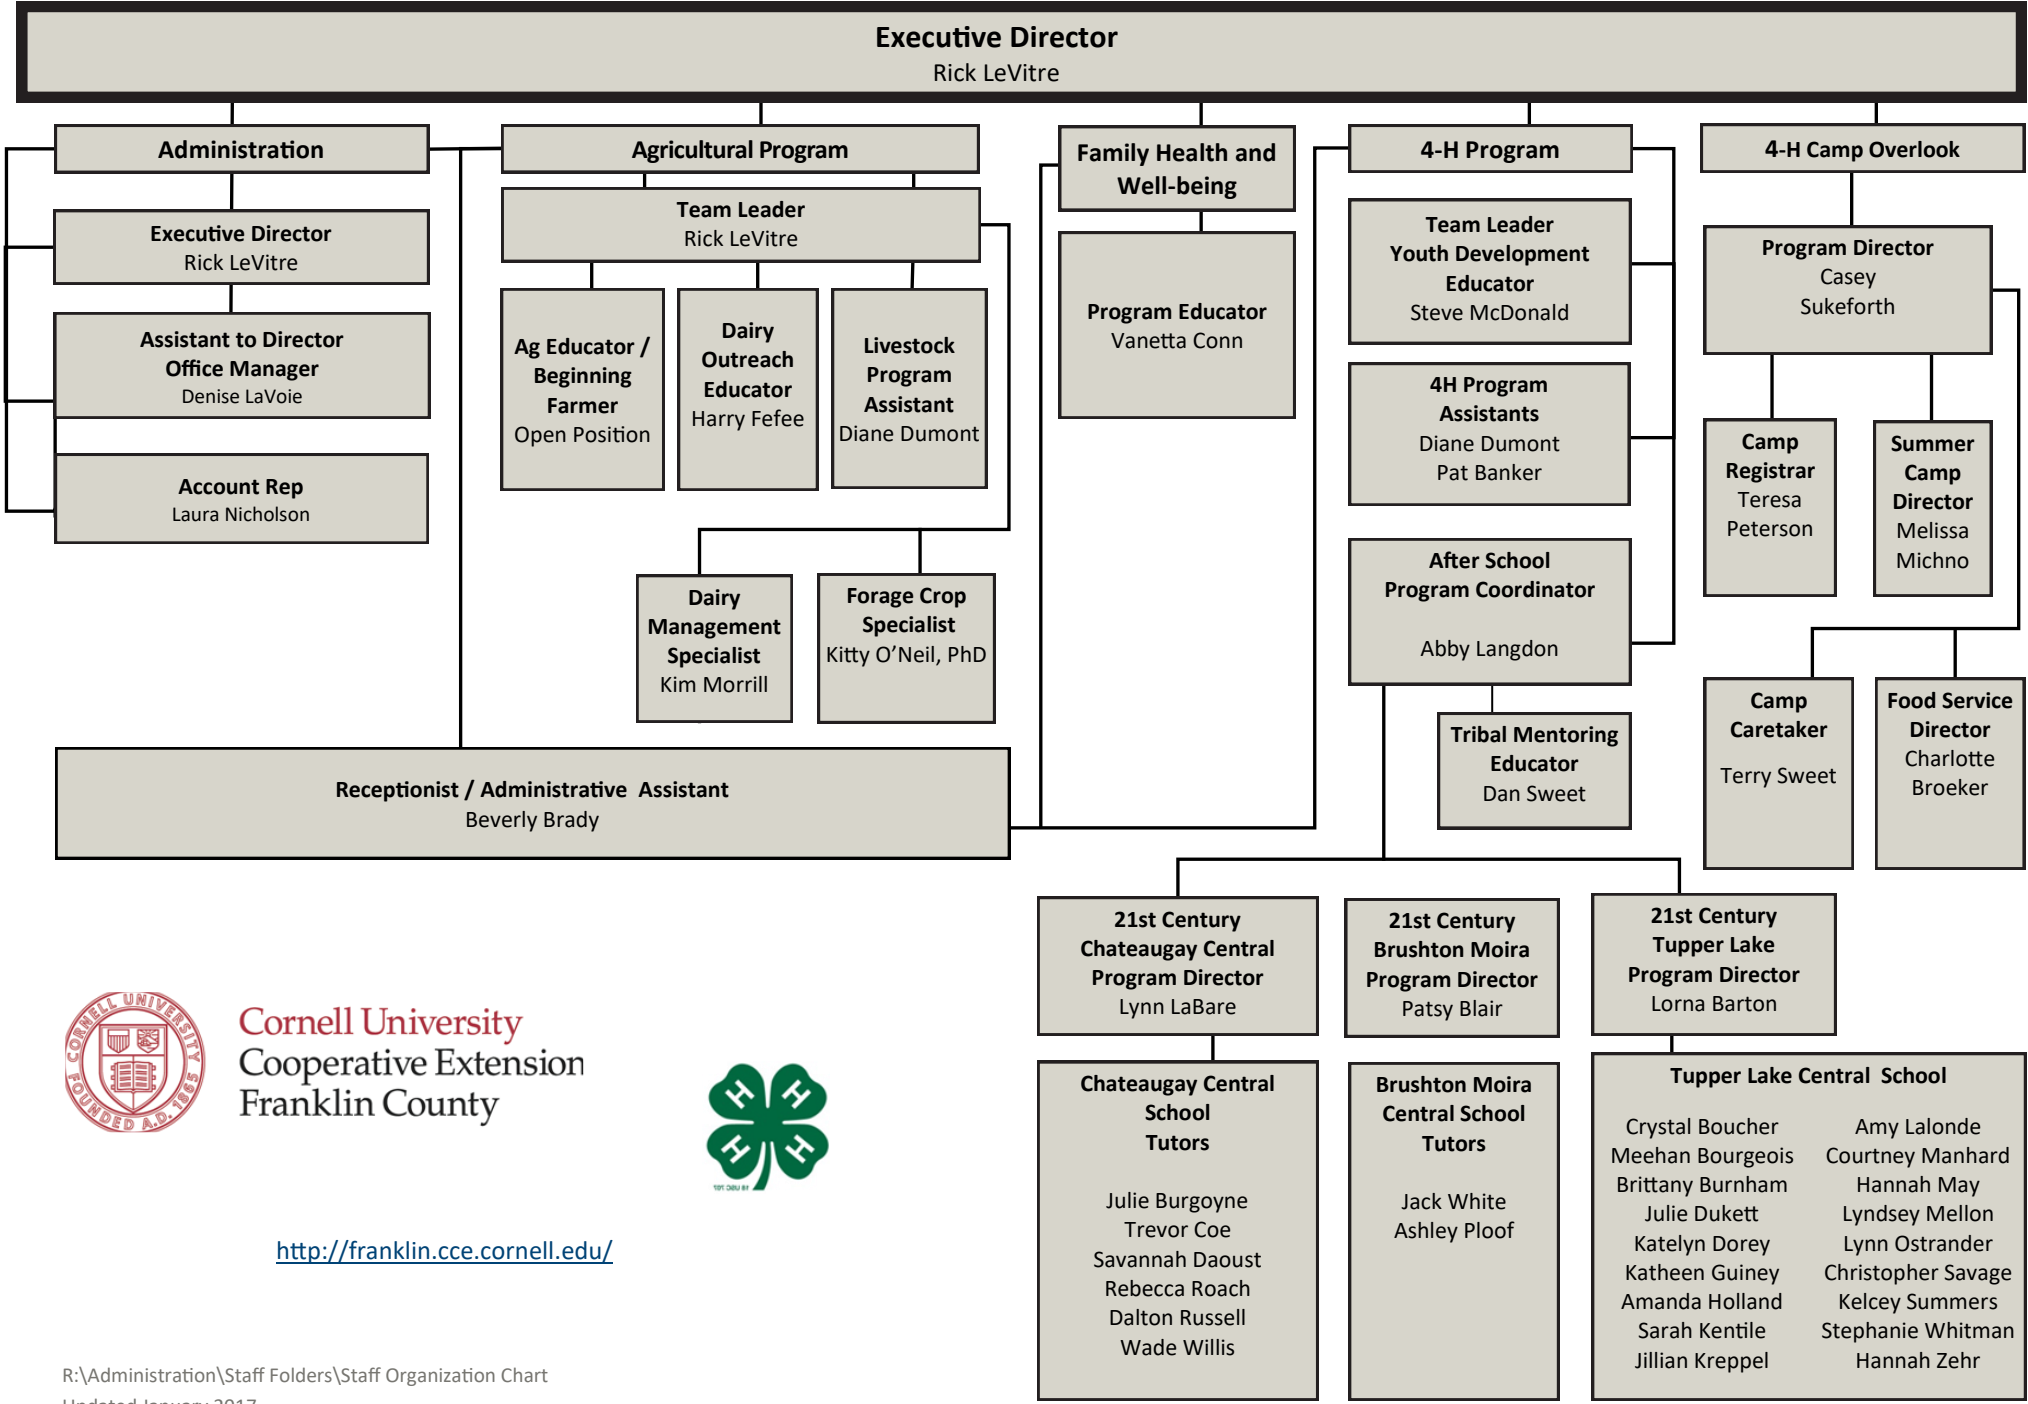

Cornell Cooperative Extension of Franklin County

Cornell University
Cooperative Extension
Franklin County

<http://franklin.cce.cornell.edu/>

21st Century Chateaugay Central Program Director Lynn LaBare	21st Century Brushton Moira Program Director Patsy Blair	21st Century Tupper Lake Program Director Lorna Barton																		
Chateaugay Central School Tutors Julie Burgoyne Trevor Coe Savannah Daoust Rebecca Roach Dalton Russell Wade Willis	Brushton Moira Central School Tutors Jack White Ashley Ploof	Tupper Lake Central School <table style="width: 100%; border: none;"> <tr> <td style="width: 50%;">Crystal Boucher</td> <td style="width: 50%;">Amy Lalonde</td> </tr> <tr> <td>Meehan Bourgeois</td> <td>Courtney Manhard</td> </tr> <tr> <td>Brittany Burnham</td> <td>Hannah May</td> </tr> <tr> <td>Julie Dukett</td> <td>Lyndsey Mellon</td> </tr> <tr> <td>Katelyn Dorey</td> <td>Lynn Ostrander</td> </tr> <tr> <td>Katheen Guiney</td> <td>Christopher Savage</td> </tr> <tr> <td>Amanda Holland</td> <td>Kelcey Summers</td> </tr> <tr> <td>Sarah Kentile</td> <td>Stephanie Whitman</td> </tr> <tr> <td>Jillian Kreppel</td> <td>Hannah Zehr</td> </tr> </table>	Crystal Boucher	Amy Lalonde	Meehan Bourgeois	Courtney Manhard	Brittany Burnham	Hannah May	Julie Dukett	Lyndsey Mellon	Katelyn Dorey	Lynn Ostrander	Katheen Guiney	Christopher Savage	Amanda Holland	Kelcey Summers	Sarah Kentile	Stephanie Whitman	Jillian Kreppel	Hannah Zehr
Crystal Boucher	Amy Lalonde																			
Meehan Bourgeois	Courtney Manhard																			
Brittany Burnham	Hannah May																			
Julie Dukett	Lyndsey Mellon																			
Katelyn Dorey	Lynn Ostrander																			
Katheen Guiney	Christopher Savage																			
Amanda Holland	Kelcey Summers																			
Sarah Kentile	Stephanie Whitman																			
Jillian Kreppel	Hannah Zehr																			